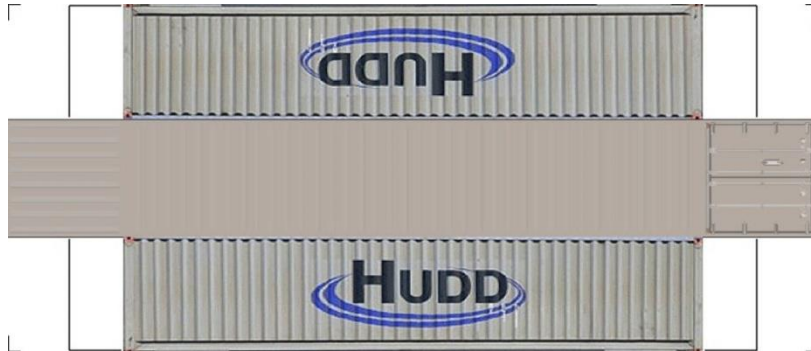

BUILD YOUR OWN (N SCALE) 40ft SHIPPING CONTAINERS

[Click to watch instructional video](#)

BUILD YOUR OWN (40ft SHIPPING CONTAINERS) N SCALE

Drawn By
www.krafttrains.com